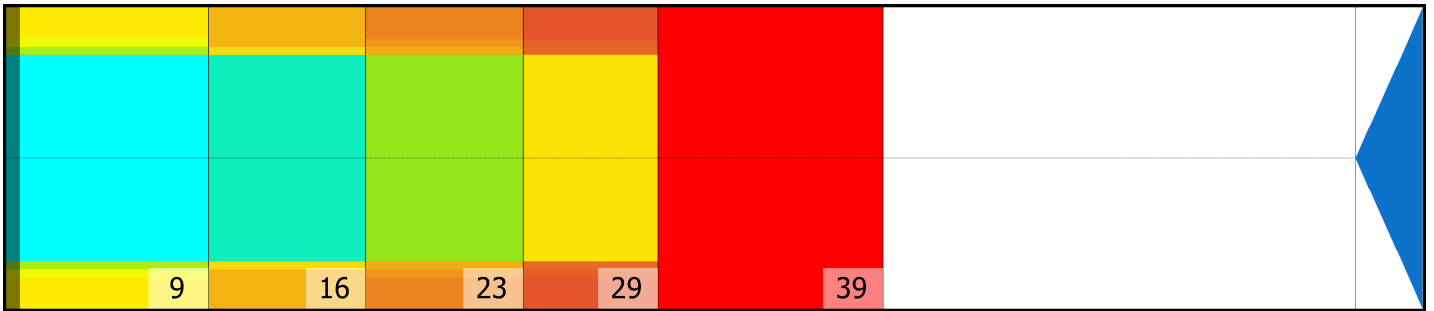

HH LIGA 2011

Conditioner:

Cleaner:

Zone Configuration

Cleaner Transition

Mode: Clean and Condition

Speed: Max Clean

Start Cleaner Spray: 0 Feet

Start Squeegee: 0 Feet

Start Conditioning: 6 Inches

Split Pattern: No

Zone 1	Avg	Ratio	Zone 2	Avg	Ratio
Left	36.6	2.0 : 1	Left	27.8	2.4 : 1
Right	36.6	2.0 : 1	Right	27.8	2.4 : 1
Center	75.0		Center	67.0	

Zone 3	Avg	Ratio	Zone 4	Avg	Ratio
Left	18.4	2.1 : 1	Left	10.6	2.1 : 1
Right	18.4	2.1 : 1	Right	10.6	2.1 : 1
Center	38.0		Center	22.0	

Zone 5	Avg	Ratio
Left	2.0	1.0 : 1
Right	2.0	1.0 : 1
Center	2.0	