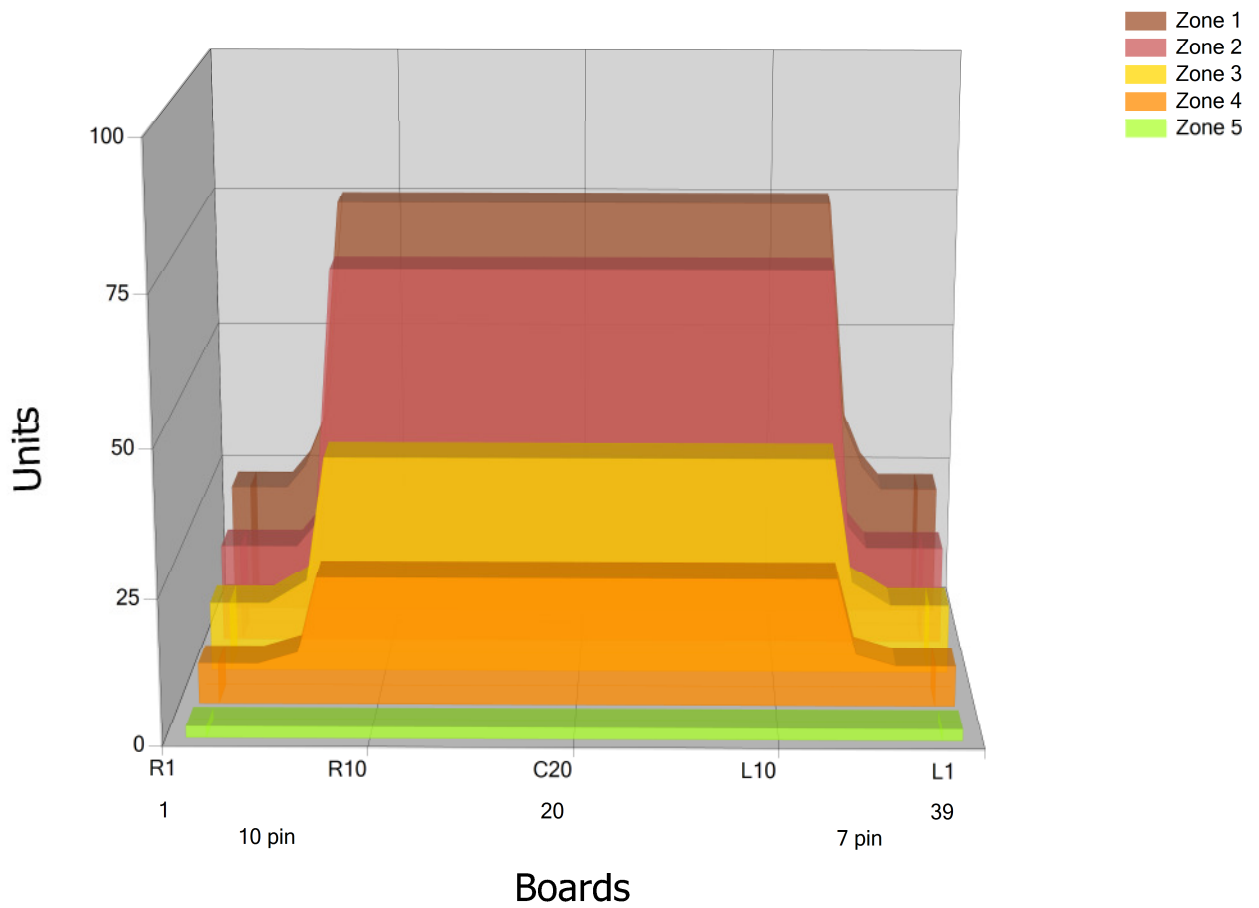

HH LIGA 2011

Conditioner:

Cleaner:

Zone Configuration

Cleaner Transition

Mode: Clean and Condition

Speed: Max Clean

Start Cleaner Spray: 0 Feet

Start Squeegee: 0 Feet

Start Conditioning: 6 Inches

Split Pattern: No

Zone 1	Avg	Ratio	Zone 2	Avg	Ratio
Left	36.6	2.0 : 1	Left	27.8	2.4 : 1
Right	36.6	2.0 : 1	Right	27.8	2.4 : 1
Center	75.0		Center	67.0	

Zone 3	Avg	Ratio	Zone 4	Avg	Ratio
Left	18.4	2.1 : 1	Left	10.6	2.1 : 1
Right	18.4	2.1 : 1	Right	10.6	2.1 : 1
Center	38.0		Center	22.0	

Zone 5	Avg	Ratio
Left	2.0	1.0 : 1
Right	2.0	1.0 : 1
Center	2.0	